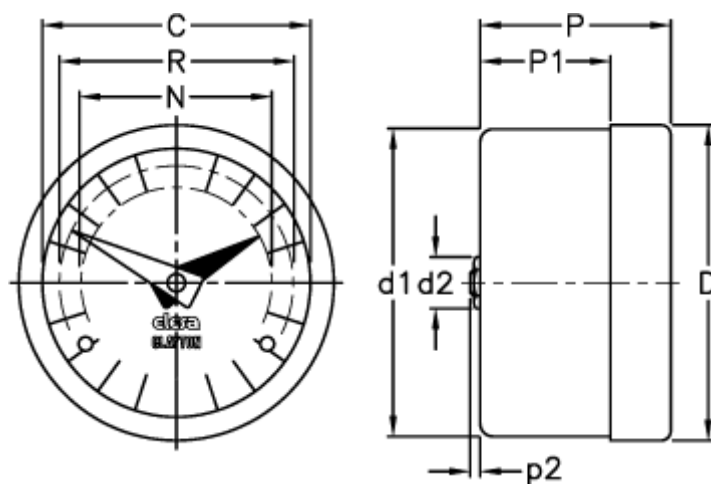

Article number: 2307020901

Description: E+G Gravity indicator
GA02-0036-D

Measures

C = 60

R = 51

D = 68.4

D1 = 67.0

d2 = 8

N = 44

P = 32

P1 = 19.3

p2 = 1.0